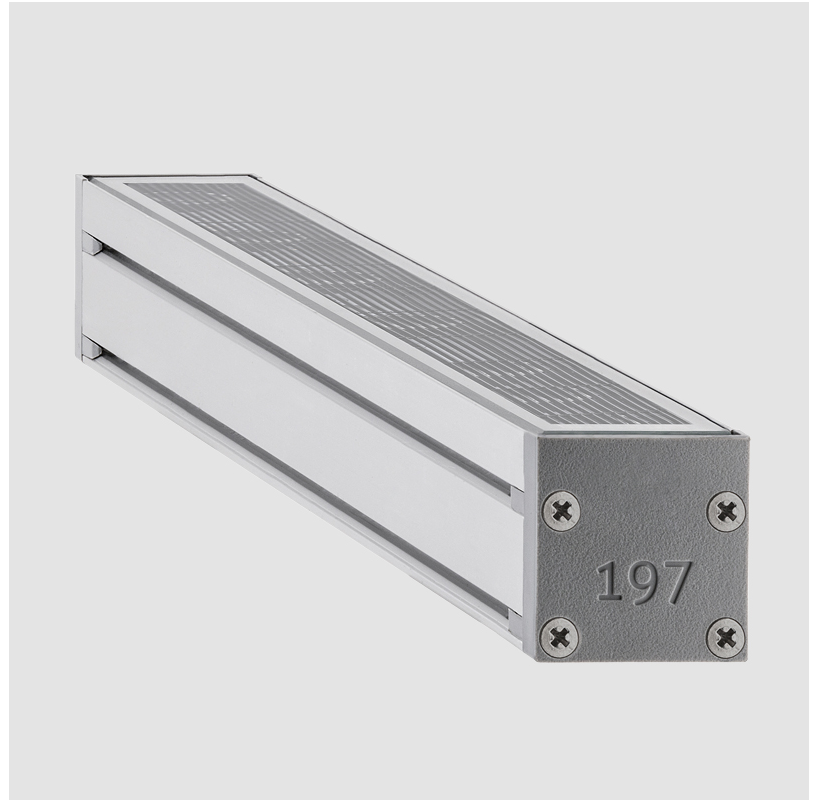

E12I0048- _____ - _____
base number   Color   Lens
                         Temperature   Options

1. To build a product code in our configurator select the specify button on the base model # product page
2. To build a manual product code on this datasheet choose from the options listed below in blue font and add the suffix to the base model #

GENERAL

Series: Slash 30
Brand: Unonovesette
Division: Exterior
Mounting Type: Recessed
Mounting Location: In-Ground
Subcategory: Wallwash

PHYSICAL

Shape: Rectangle
Length (mm): 282
Length (in): 11 1/8
Width (mm): 30
Width (in): 1 3/16
Height (mm): 53.5
Height (in): 2 1/8
Light Distribution: Adjustable / Direct
Weight (kg): 0.46
Weight (lbs): 1.014
Diffuser: Extra clear tempered 6mm
Fixture Finish: ANA
Fixture Material: Extruded Aluminum
Cable Details: IP68 30cm Cable with Easy Lock system

ELECTRICAL

Lamp Type: LED
Input Wattage (W): 7.6
Total Output Wattage (W): 6
Dimming: Non-Dimmable
Driver Included: No
Driver Location: Remote
Driver Type: Constant Voltage - Universal
Driver Class: Class 2
Input Voltage (V): 120 - 277
Output Voltage (V): 24
Upon Request: Phase Dimming (120Vac only) / 0-10V Dimming

LED

Color Temperature (*K): 2200 / 2700 / 3000 / 4000
Max. Delivered Lumen (lm): 640 (3000K)
CRI: >90 CRI
Lamp Life (hrs): 100000

OPTICAL

Optic*: 12 / 21 / 31 / 46 / 13x36
Adjustability: Tilt ±20°

RATINGS AND CERTIFICATIONS

Certified By: Certified for North American Standards
IP rating: IP67
IK Rating: IK06