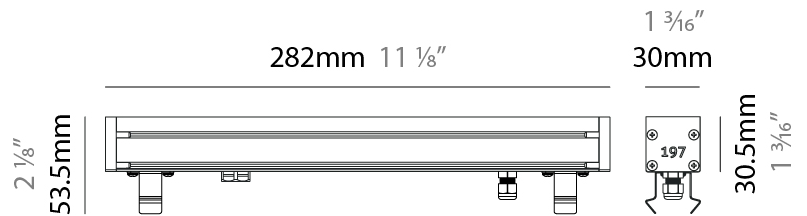

E12I0049- -

base number   Color   Lens
Temperature   Options

1. To build a product code in our configurator select the specify button on the base model # product page
2. To build a manual product code on this datasheet choose from the options listed below in blue font and add the suffix to the base model #

GENERAL

Series: Slash 30
Brand: Unonovesette
Division: Exterior
Mounting Type: Recessed
Mounting Location: In-Ground
Subcategory: Wallwash

PHYSICAL

Shape: Rectangle
Length (mm): 282
Length (in): 11 1/8
Width (mm): 30
Width (in): 1 3/16
Height (mm): 53.5
Height (in): 2 1/8
Light Distribution: Adjustable / Direct
Weight (kg): 0.46
Weight (lbs): 1.014
Diffuser: Extra clear tempered 6mm
Fixture Finish: ANA
Fixture Material: Extruded Aluminum
Cable Details: IP68 30cm Cable with Easy Lock system

ELECTRICAL

Lamp Type: LED
Input Wattage (W): 16
Total Output Wattage (W): 12.5
Dimming: 0-10V Dimming
Driver Included: No
Driver Location: Remote
Driver Type: Constant Voltage - Universal
Driver Class: Class 2
Housing: ENCP9
Input Voltage (V): 120 - 277
Output Voltage (V): 24
Upon Request: Phase Dimming (120Vac only)

LED

Color Temperature (°K): 2200 / 2700 / 3000 / 4000
Max. Delivered Lumen (lm): 1140 (3000K)
CRI: >90 CRI
Lamp Life (hrs): 100000

OPTICAL

Optic°: 12 / 21 / 31 / 46 / 13x36
Adjustability: Tilt ±20°

RATINGS AND CERTIFICATIONS

Certified By: Certified for North American Standards
IP rating: IP67
IK Rating: IK06